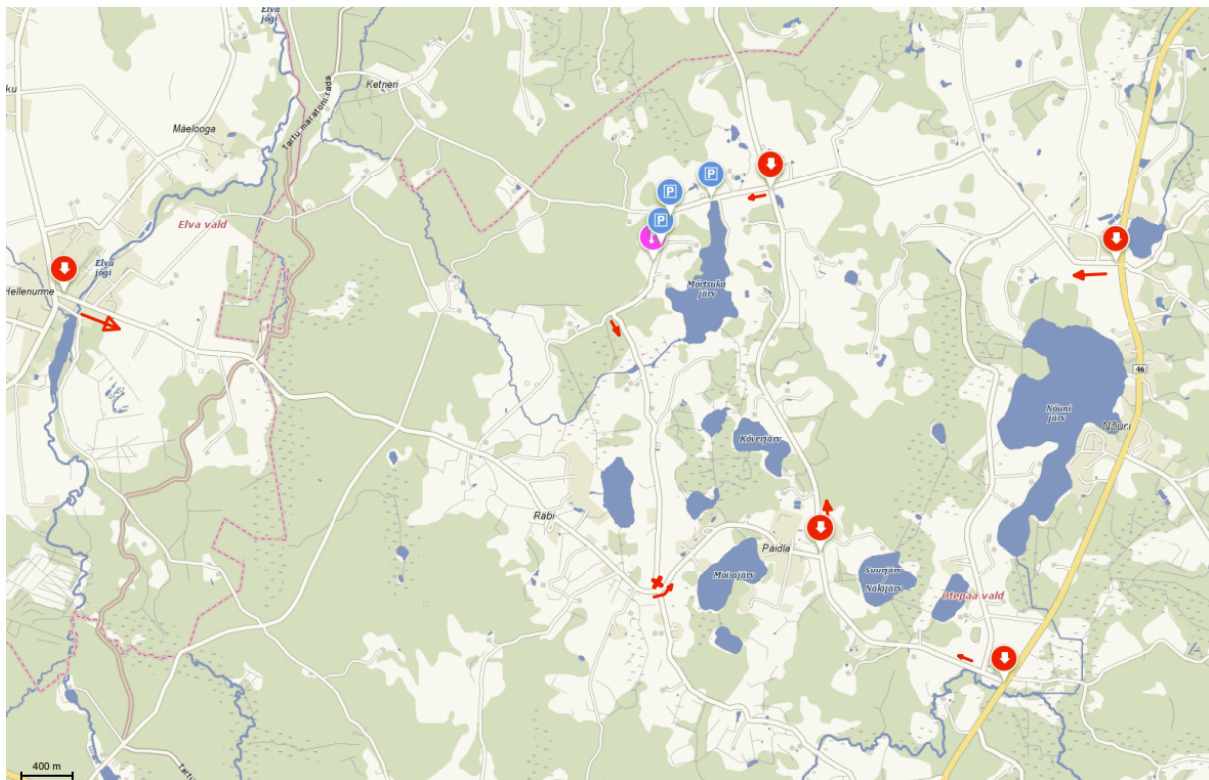

10:00 - Competition centre is open

11:00 - Start of the first races

13:30 - Award ceremony (estimated)

COMPETITION CENTRE - LAYOUT AND MARKINGS

The competition centre is located in the village of Pädla. [Link \(Google Maps\)](#).

We strongly recommend that all clubs bring their own tents to the competition centre, where you can change clothes and socialise with your club mates.

Markings are from the Elva-Hellenurme road from Hellenurme and from the Tartu-Otepää road before and after Nõuni. The race centre is west of Lake Mõrtsuka, approach from the north. Parking on the right side of the road. Follow parking instructions.

Exit the centre south towards Räbi and Pädla. Parking is on the right side of the Raiga-Räbi-Nõuni-Lutike road towards Raiga.

Local access map: [LINK](#)

START DISTANCES FROM THE CENTRE

	START 1	START 2	START 3
DAY 1	COMPETITON CENTRE	COMPETITON CENTRE	100 m
DAY 2	1700 m	500 m	100 m